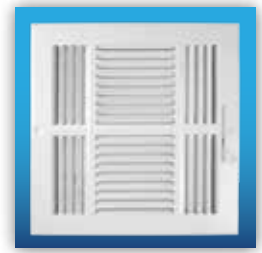

RESIDENTIAL

Steel Stamped / Lanced Supply Register

1 Way (Right)

1 Way (Left)

2 Way

3 Way

4 Way

HEIGHT		WIDTH																											
		6"				8"				10"				12"				14"				16"		18"					
		1W	2W	3W	4W	1W	2W	3W	4W	1W	2W	3W	4W	1W	2W	3W	4W	1W	2W	3W	4W	2W	3W	2W	3W				
4"	(R)	X	X	X		X	X	X		X	X	X		X	X	X				X	X			X	X				
	(L)					X																							
6"	(R)		X	X	X	X	X	X		X	X	X		X	X	X		X	X	X		X	X			X	X	X	X
	(L)									X				X				X											
8"	(R)					X	X	X		X	X			X	X	X		X	X	X		X	X						
10"	(R)									X	X	X				X													
12"	(R)													X	X	X		X	X	X		X	X						
14"	(R)																	X	X	X	X	X	X						
16"	(R)																					X	X						

X Denotes availability in stock, other sizes may be available as special order

Steel Curved Supply Register

1 Way

2 Way

3 Way

4 Way

HEIGHT		WIDTH																											
		6"				8"				10"				12"				14"				16"							
		1W	2W	3W	4W	1W	2W	3W	4W	1W	2W	3W	4W	1W	2W	3W	4W	1W	2W	3W	4W	1W	2W	3W	4W				
4"						X	X	X		X		X		X		X													
6"		X		X	X	X		X		X	X	X		X	X	X		X	X	X		X	X			X	X		
8"						X		X	X	X		X		X		X				X		X	X						
10"										X		X	X							X									
12"														X		X	X												
14"																		X		X	X								
16"																						X	X			X	X	X	X